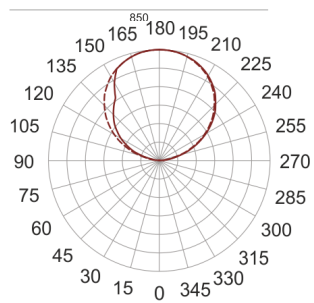

INFINITY 12 ID BIAŁY

— C0-C180 - - - C90-C270

- IP: 20

- Color temperature: 2700-3500
- Luminous flux: 2080 lm

Name	Code	Colour	Voltage supply	Luminaire wattage	Light source type	Luminous flux	
INFINITY 12 ID-BIAŁY	INFIT 12ID	white	230V	13,8W	LED	2080 lm	3000K