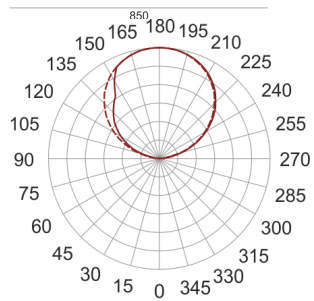

INFINITY 12 ID BIAŁY

— C0-C180 - - - C90-C270

- IP: 20

- Color temperature: 2700-3500
- Luminous flux: 2080 lm

Name	Code	Colour	Voltage supply	Luminaire wattage	Light source type	Luminous flux	
INFINITY 12 ID-BIAŁY	INFIT 12ID	white	230V	13,8W	LED	2080 lm	3000K