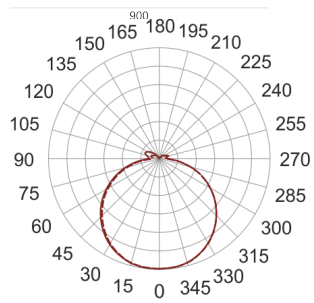

INFINITY 13 D BIAŁY

— C0-C180 C90-C270

- IP: 20

- Color temperature: 2700-3500
- Luminous flux: 2430 lm

Name	Code	Colour	Voltage supply	Luminaire wattage	Light source type	Luminous flux	
INFINITY 13D BIAŁY	INFIT 13D	white	230V	20,7W	LED	2430 lm	3000K