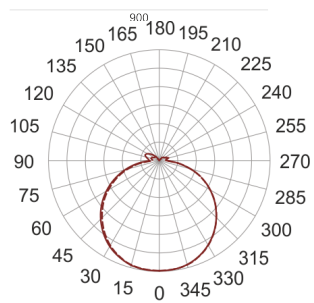

INFINITY 13 D BIAŁY

— C0-C180 C90-C270

- IP: 20

- Color temperature: 2700-3500
- Luminous flux: 2430 lm

Name	Code	Colour	Voltage supply	Luminaire wattage	Light source type	Luminous flux	
INFINITY 13D BIAŁY	INFIT 13D	white	230V	20,7W	LED	2430 lm	3000K