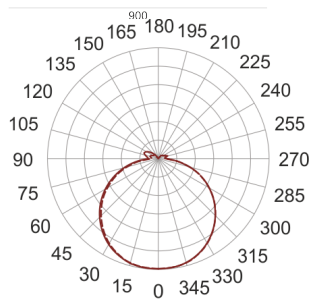

# INFINITY 13 D BIAŁY

— C0-C180    ..... C90-C270

- IP: 20

- Color temperature: 2700-3500
- Luminous flux: 2430 lm

Name	Code	Colour	Voltage supply	Luminaire wattage	Light source type	Luminous flux	
<a href="#">INFINITY 13D BIAŁY</a>	INFIT 13D	white	230V	20,7W	LED	2430 lm	3000K