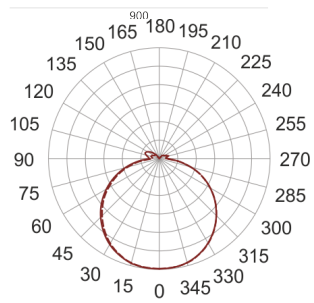

# INFINITY 13 D BIAŁY

— C0-C180    ..... C90-C270

- IP: 20

- Color temperature: 2700-3500
- Luminous flux: 2430 lm

Name	Code	Colour	Voltage supply	Luminaire wattage	Light source type	Luminous flux	
<a href="#">INFINITY 13D BIAŁY</a>	INFIT 13D	white	230V	20,7W	LED	2430 lm	3000K