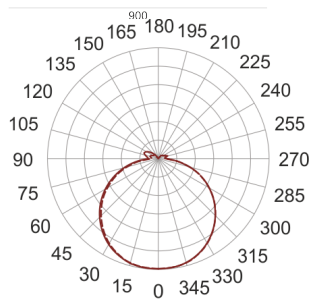

INFINITY 13 D BIAŁY

— C0-C180 C90-C270

- IP: 20

- Color temperature: 2700-3500
- Luminous flux: 2430 lm

Name	Code	Colour	Voltage supply	Luminaire wattage	Light source type	Luminous flux	
INFINITY 13D BIAŁY	INFIT 13D	white	230V	20,7W	LED	2430 lm	3000K