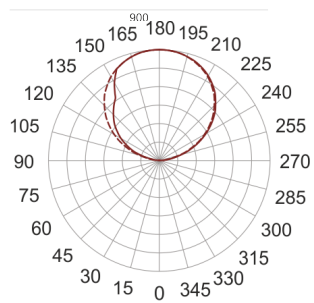

# INFINITY 13 ID BIAŁY

— C0-C180    - - - - C90-C270

- IP: 20

- Color temperature: 2700-3500
- Luminous flux: 3120 lm

Name	Code	Colour	Voltage supply	Luminaire wattage	Light source type	Luminous flux	
<a href="#">INFINITY 13 ID-BIAŁY</a>	INFIT 13ID	white	230V	20,7W	LED	3120 lm	3000K