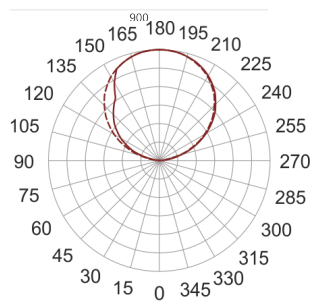

INFINITY 13 ID BIAŁY

— C0-C180 C90-C270

- IP: 20

- Color temperature: 2700-3500
- Luminous flux: 3120 lm

Name	Code	Colour	Voltage supply	Luminaire wattage	Light source type	Luminous flux	
INFINITY 13 ID-BIAŁY	INFIT 13ID	white	230V	20,7W	LED	3120 lm	3000K