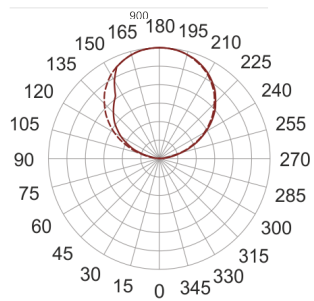

INFINITY 13 ID BIAŁY

— C0-C180 C90-C270

- IP: 20

- Color temperature: 2700-3500
- Luminous flux: 3120 lm

Name	Code	Colour	Voltage supply	Luminaire wattage	Light source type	Luminous flux	
INFINITY 13 ID-BIAŁY	INFIT 13ID	white	230V	20,7W	LED	3120 lm	3000K