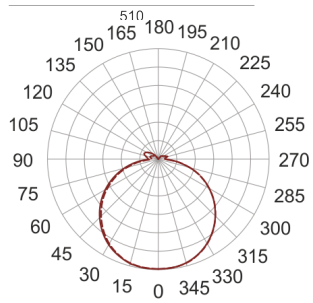

INFINITY 14 D BIAŁY

— C0-C180 ····· C90-C270

- IP: 20
- Color temperature: 2700-3500
- Luminous flux: 3240 lm

Name	Code	Colour	Voltage supply	Luminaire wattage	Light source type	Luminous flux	
INFINITY 14 D BIAŁY	INFIT 14D	white	230V	27,6W	LED	3240 lm	3000K