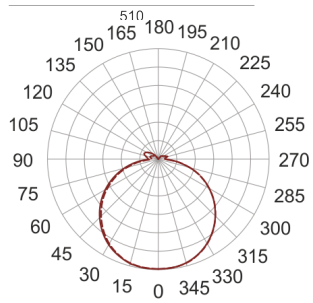

# INFINITY 14 D BIAŁY

— C0-C180    - - - - C90-C270

- IP: 20
- Color temperature: 2700-3500
- Luminous flux: 3240 lm

Name	Code	Colour	Voltage supply	Luminaire wattage	Light source type	Luminous flux	
<a href="#">INFINITY 14 D BIAŁY</a>	INFIT 14D	white	230V	27,6W	LED	3240 lm	3000K