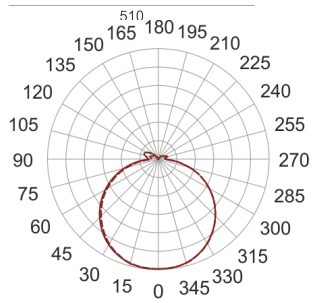

INFINITY 14 D BIAŁY

— C0-C180 - - - - C90-C270

- IP: 20
- Color temperature: 2700-3500
- Luminous flux: 3240 lm

Name	Code	Colour	Voltage supply	Luminaire wattage	Light source type	Luminous flux	
INFINITY 14 D BIAŁY	INFIT 14D	white	230V	27,6W	LED	3240 lm	3000K