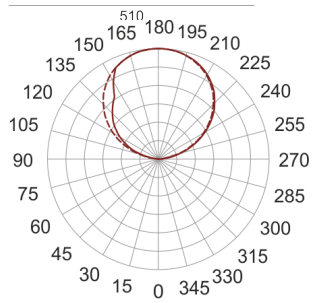

INFINITY 14 ID BIAŁY

— C0-C180 ····· C90-C270

- IP: 20
- Color temperature: 2700-3500
- Luminous flux: 4160 lm

Name	Code	Colour	Voltage supply	Luminaire wattage	Light source type	Luminous flux	
INFINITY 14 ID-BIAŁY	INFIT 14ID	white	230V	27,6W	LED	4160 lm	3000K