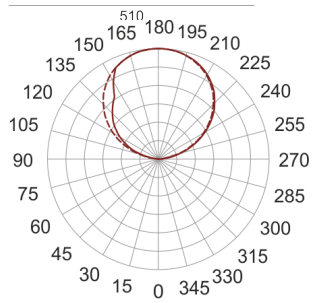

INFINITY 14 ID BIAŁY

— C0-C180 - - - - C90-C270

- IP: 20
- Color temperature: 2700-3500
- Luminous flux: 4160 lm

Name	Code	Colour	Voltage supply	Luminaire wattage	Light source type	Luminous flux	
INFINITY 14 ID-BIAŁY	INFIT 14ID	white	230V	27,6W	LED	4160 lm	3000K