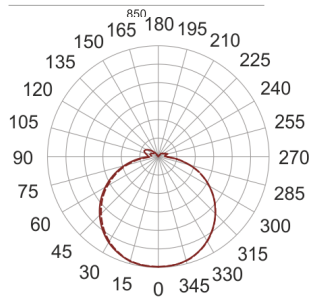

# INFINITY 15 D BIAŁY

— C0-C180      ..... C90-C270

- IP: 20
- Color temperature: 2700-3500
- Luminous flux: 3240 lm

Name	Code	Colour	Voltage supply	Luminaire wattage	Light source type	Luminous flux	
<a href="#">INFINITY 15 D BIAŁY</a>	INFIT 15°	white	230V	27,6W	LED	3240 lm	3000K