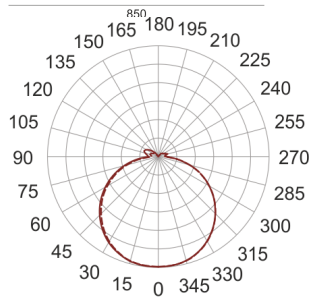

INFINITY 15 D BIAŁY

— C0-C180 C90-C270

- IP: 20
- Color temperature: 2700-3500
- Luminous flux: 3240 lm

Name	Code	Colour	Voltage supply	Luminaire wattage	Light source type	Luminous flux	
INFINITY 15 D BIAŁY	INFIT 15°	white	230V	27,6W	LED	3240 lm	3000K