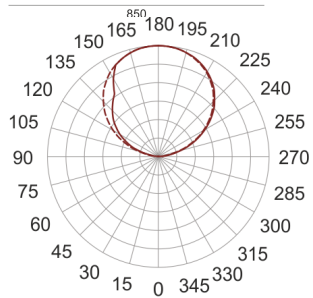

INFINITY 15 ID BIAŁY

— C0-C180 - - - - C90-C270

- IP: 20
- Color temperature: 2700-3500
- Luminous flux: 4160 lm

Name	Code	Colour	Voltage supply	Luminaire wattage	Light source type	Luminous flux	
INFINITY 15 ID-BIAŁY	INFIT 15ID	white	230V	27,6W	LED	4160 lm	3000K