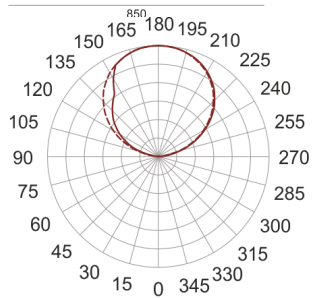

INFINITY 15 ID BIAŁY

— C0-C180 - - - - C90-C270

- IP: 20
- Color temperature: 2700-3500
- Luminous flux: 4160 lm

| Name | Code | Colour | Voltage supply | Luminaire wattage | Light source type | Luminous flux | |
|--------------------------------------|------------|--------|----------------|-------------------|-------------------|---------------|-------|
| INFINITY 15 ID-BIAŁY | INFIT 15ID | white | 230V | 27,6W | LED | 4160 lm | 3000K |