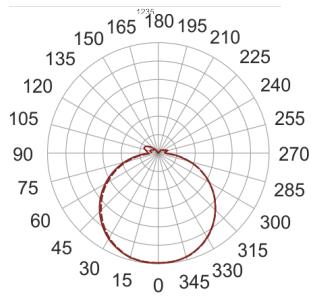

# INFINITY 16 D BIAŁY

— C0-C180    - - - - C90-C270

- IP: 20
- Color temperature: 2700-3500
- Luminous flux: 4860 lm

Name	Code	Colour	Voltage supply	Luminaire wattage	Light source type	Luminous flux	
<a href="#">INFINITY 16 D BIAŁY</a>	INFIT 16D	white	230V	41,4W	LED	4860 lm	3000K