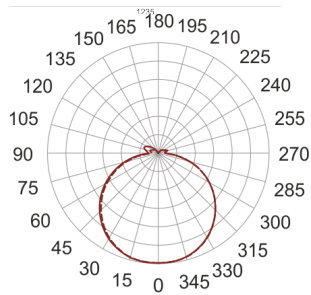

INFINITY 16 D BIAŁY

— C0-C180 - - - - C90-C270

- IP: 20
- Color temperature: 2700-3500
- Luminous flux: 4860 lm

Name	Code	Colour	Voltage supply	Luminaire wattage	Light source type	Luminous flux	
INFINITY 16 D BIAŁY	INFIT 16D	white	230V	41,4W	LED	4860 lm	3000K