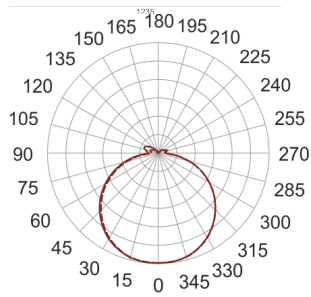

INFINITY 16 D BIAŁY

— C0-C180 - - - - C90-C270

- IP: 20
- Color temperature: 2700-3500
- Luminous flux: 4860 lm

Name	Code	Colour	Voltage supply	Luminaire wattage	Light source type	Luminous flux	
INFINITY 16 D BIAŁY	INFIT 16D	white	230V	41,4W	LED	4860 lm	3000K