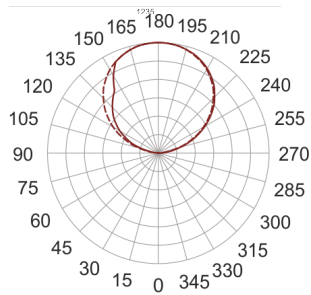

# INFINITY 16 ID BIAŁY

— C0-C180    - - - - C90-C270

- IP: 20
- Color temperature: 2700-3500
- Luminous flux: 6240 lm

Name	Code	Colour	Voltage supply	Luminaire wattage	Light source type	Luminous flux	
<a href="#">INFINITY 16 ID-BIAŁY</a>	INFIT 16ID	white	230V	41,4W	LED	6240 lm	3000K