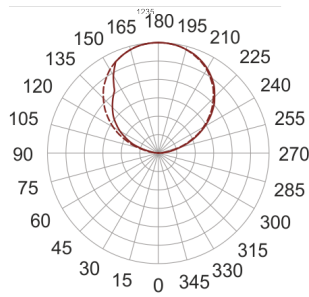

INFINITY 16 ID BIAŁY

— C0-C180 - - - - C90-C270

- IP: 20
- Color temperature: 2700-3500
- Luminous flux: 6240 lm

Name	Code	Colour	Voltage supply	Luminaire wattage	Light source type	Luminous flux	
INFINITY 16 ID-BIAŁY	INFIT 16ID	white	230V	41,4W	LED	6240 lm	3000K