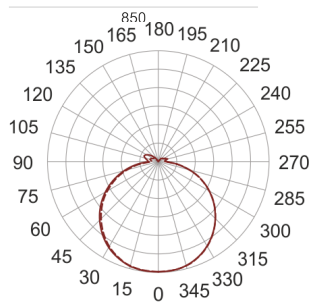

INFINITY 17 D BIAŁY

— C0-C180 - - - - C90-C270

- IP: 20
- Color temperature: 2700-3500
- Luminous flux: 4050 lm

| Name | Code | Colour | Voltage supply | Luminaire wattage | Light source type | Luminous flux | |
|-------------------------------------|-----------|--------|----------------|-------------------|-------------------|---------------|-------|
| INFINITY 17 D BIAŁY | INFIT 17D | white | 230V | 34,5W | LED | 4050 lm | 3000K |