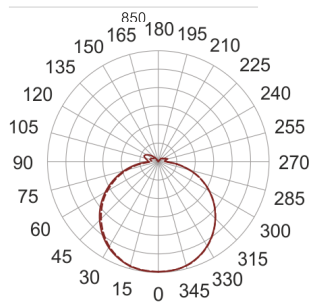

INFINITY 17 D BIAŁY

— C0-C180 - - - - C90-C270

- IP: 20
- Color temperature: 2700-3500
- Luminous flux: 4050 lm

Name	Code	Colour	Voltage supply	Luminaire wattage	Light source type	Luminous flux	
INFINITY 17 D BIAŁY	INFIT 17D	white	230V	34,5W	LED	4050 lm	3000K