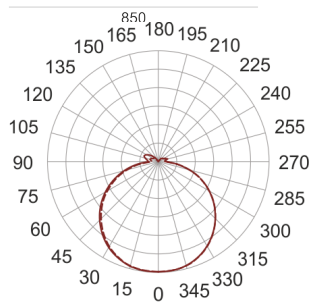

# INFINITY 17 D BIAŁY

— C0-C180    - - - C90-C270

- IP: 20
- Color temperature: 2700-3500
- Luminous flux: 4050 lm

Name	Code	Colour	Voltage supply	Luminaire wattage	Light source type	Luminous flux	
<a href="#">INFINITY 17 D BIAŁY</a>	INFIT 17D	white	230V	34,5W	LED	4050 lm	3000K