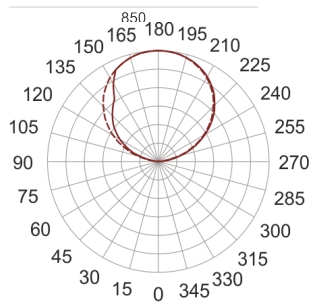

# INFINITY 17 ID BIAŁY

— C0-C180    ..... C90-C270

- IP: 20
- Color temperature: 2700-3500
- Luminous flux: 5200 lm

Name	Code	Colour	Voltage supply	Luminaire wattage	Light source type	Luminous flux	
<a href="#">INFINITY 17 ID-BIAŁY</a>	INFIT 17ID	white	230V	34,5W	LED	5200 lm	3000K