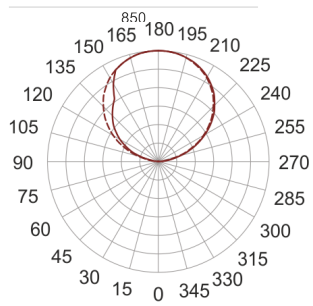

# INFINITY 17 ID BIAŁY

— C0-C180    ····· C90-C270

- IP: 20
- Color temperature: 2700-3500
- Luminous flux: 5200 lm

Name	Code	Colour	Voltage supply	Luminaire wattage	Light source type	Luminous flux	
<a href="#">INFINITY 17 ID-BIAŁY</a>	INFIT 17ID	white	230V	34,5W	LED	5200 lm	3000K