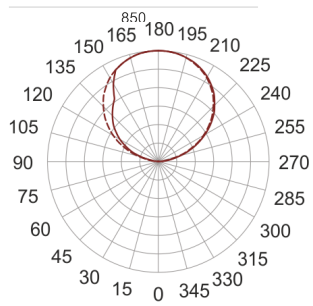

INFINITY 17 ID BIAŁY

— C0-C180 C90-C270

- IP: 20
- Color temperature: 2700-3500
- Luminous flux: 5200 lm

Name	Code	Colour	Voltage supply	Luminaire wattage	Light source type	Luminous flux	
INFINITY 17 ID-BIAŁY	INFIT 17ID	white	230V	34,5W	LED	5200 lm	3000K