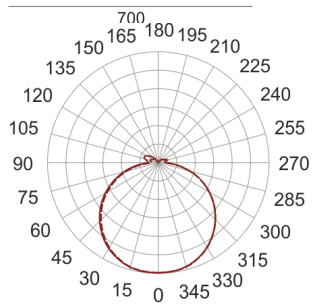

INFINITY 18 D BIAŁY

— C0-C180 - - - - C90-C270

- IP: 20
- Color temperature: 2700-3500
- Luminous flux: 3240 lm

Name	Code	Colour	Voltage supply	Luminaire wattage	Light source type	Luminous flux	
INFINITY 18 D BIAŁY	INFIT 18D	white	230V	27,6W	LED	3240 lm	3000K