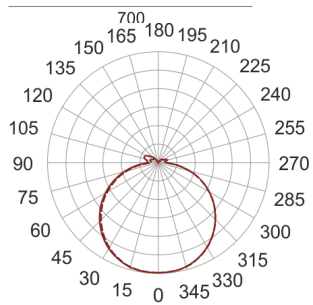

# INFINITY 18 D BIAŁY

— C0-C180    - - - - C90-C270

- IP: 20
- Color temperature: 2700-3500
- Luminous flux: 3240 lm

Name	Code	Colour	Voltage supply	Luminaire wattage	Light source type	Luminous flux	
<a href="#">INFINITY 18 D BIAŁY</a>	INFIT 18D	white	230V	27,6W	LED	3240 lm	3000K