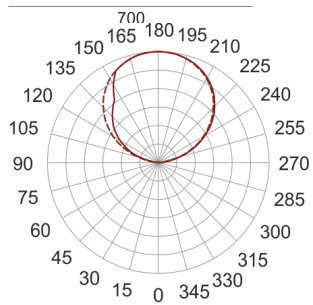

# INFINITY 18 ID BIAŁY

— C0-C180    ..... C90-C270

- IP: 20
- Color temperature: 2700-3500
- Luminous flux: 4160 lm

Name	Code	Colour	Voltage supply	Luminaire wattage	Light source type	Luminous flux	
<a href="#">INFINITY 18 ID-BIAŁY</a>	INFIT 18ID	white	230V	27,6W	LED	4160 lm	3000K