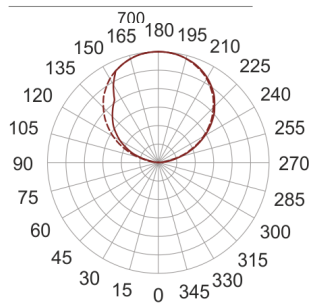

INFINITY 18 ID BIAŁY

— C0-C180 ····· C90-C270

- IP: 20
- Color temperature: 2700-3500
- Luminous flux: 4160 lm

Name	Code	Colour	Voltage supply	Luminaire wattage	Light source type	Luminous flux	
INFINITY 18 ID-BIAŁY	INFIT 18ID	white	230V	27,6W	LED	4160 lm	3000K