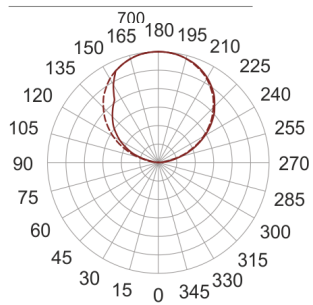

INFINITY 18 ID BIAŁY

— C0-C180 - - - - C90-C270

- IP: 20
- Color temperature: 2700-3500
- Luminous flux: 4160 lm

Name	Code	Colour	Voltage supply	Luminaire wattage	Light source type	Luminous flux	
INFINITY 18 ID-BIAŁY	INFIT 18ID	white	230V	27,6W	LED	4160 lm	3000K