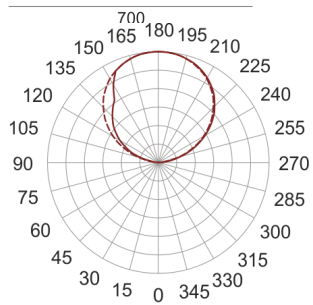

INFINITY 18 ID BIAŁY

— C0-C180 C90-C270

- IP: 20
- Color temperature: 2700-3500
- Luminous flux: 4160 lm

| Name | Code | Colour | Voltage supply | Luminaire wattage | Light source type | Luminous flux | |
|--------------------------------------|------------|--------|----------------|-------------------|-------------------|---------------|-------|
| INFINITY 18 ID-BIAŁY | INFIT 18ID | white | 230V | 27,6W | LED | 4160 lm | 3000K |