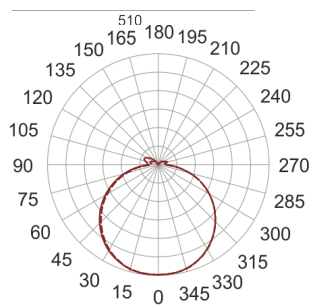

INFINITY 1 D BIAŁY

— C0-C180 - - - - C90-C270

- IP: 20
- Color temperature: 3500-4000, Cool
- Luminous flux: 1700 lm

Name	Code	Colour	Voltage supply	Luminaire wattage	Light source type	Luminous flux	
INFINITY 1 D BIAŁY	INFIT 1D	white	230V	13,8W	LED	1700 lm	4000K