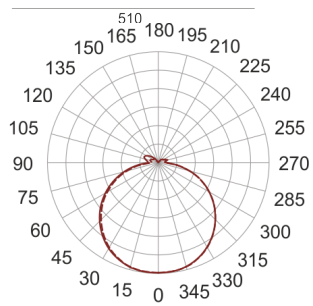

INFINITY 1 D BIAŁY

— C0-C180 - - - - C90-C270

- IP: 20
- Color temperature: 3500-4000, Cool
- Luminous flux: 1700 lm

| Name | Code | Colour | Voltage supply | Luminaire wattage | Light source type | Luminous flux | |
|------------------------------------|----------|--------|----------------|-------------------|-------------------|---------------|-------|
| INFINITY 1 D BIAŁY | INFIT 1D | white | 230V | 13,8W | LED | 1700 lm | 4000K |