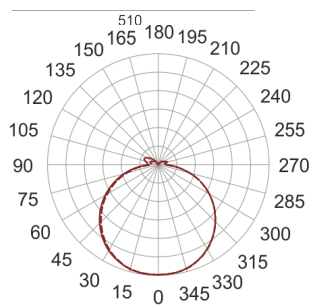

INFINITY 1 D BIAŁY

— C0-C180 - - - - C90-C270

- IP: 20
- Color temperature: 3500-4000, Cool
- Luminous flux: 1700 lm

| Name | Code | Colour | Voltage supply | Luminaire wattage | Light source type | Luminous flux | |
|------------------------------------|----------|--------|----------------|-------------------|-------------------|---------------|-------|
| INFINITY 1 D BIAŁY | INFIT 1D | white | 230V | 13,8W | LED | 1700 lm | 4000K |