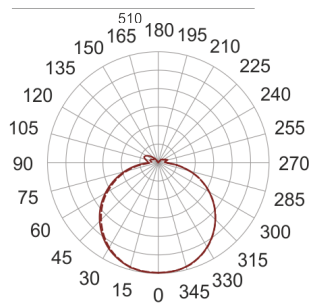

# INFINITY 1 D BIAŁY

— C0-C180      - - - - C90-C270

- IP: 20
- Color temperature: 3500-4000, Cool
- Luminous flux: 1700 lm

Name	Code	Colour	Voltage supply	Luminaire wattage	Light source type	Luminous flux	
<a href="#">INFINITY 1 D BIAŁY</a>	INFIT 1D	white	230V	13,8W	LED	1700 lm	4000K