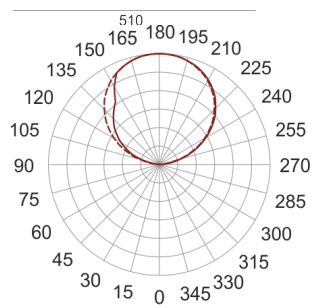

INFINITY 1 ID BIAŁY

— C0-C180 C90-C270

- IP: 20
- Color temperature: 3500-4000, Cool
- Luminous flux: 2180 lm

Name	Code	Colour	Voltage supply	Luminaire wattage	Light source type	Luminous flux	
INFINITY 1 ID BIAŁY	INFIT 1ID	white	230V	13,8W	LED	2180 lm	4000K