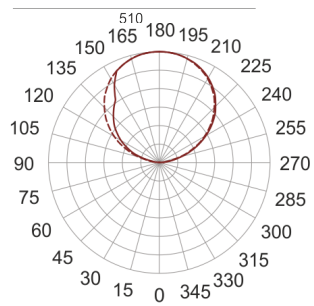

# INFINITY 1 ID BIAŁY

— C0-C180    - - - - C90-C270

- IP: 20
- Color temperature: 3500-4000, Cool
- Luminous flux: 2180 lm

Name	Code	Colour	Voltage supply	Luminaire wattage	Light source type	Luminous flux	
<a href="#">INFINITY 1 ID BIAŁY</a>	INFIT 1ID	white	230V	13,8W	LED	2180 lm	4000K