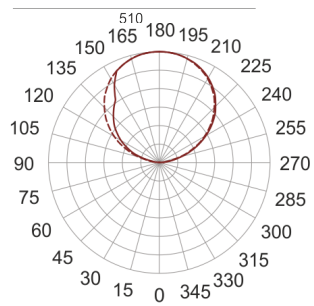

INFINITY 1 ID BIAŁY

— C0-C180 - - - - C90-C270

- IP: 20
- Color temperature: 3500-4000, Cool
- Luminous flux: 2180 lm

Name	Code	Colour	Voltage supply	Luminaire wattage	Light source type	Luminous flux	
INFINITY 1 ID BIAŁY	INFIT 1ID	white	230V	13,8W	LED	2180 lm	4000K