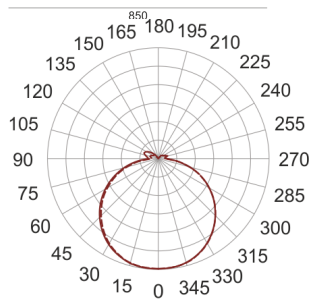

# INFINITY 2 D BIAŁY

- IP: 20

- Color temperature: 3500-4000, Cool
- Luminous flux: 1700 lm

Name	Code	Colour	Voltage supply	Luminaire wattage	Light source type	Luminous flux	
<a href="#">INFINITY 2 D BIAŁY</a>	INFIT 2D	white	230V	13,8W	LED	1700 lm	4000K