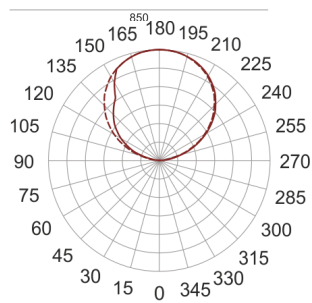

INFINITY 2 ID BIAŁY

— C0-C180 - - - C90-C270

- IP: 20

- Color temperature: 3500-4000, Cool
- Luminous flux: 2180 lm

Name	Code	Colour	Voltage supply	Luminaire wattage	Light source type	Luminous flux	
INFINITY 2 ID BIAŁY	INFIT 2ID	white	230V	13,8W	LED	2180 lm	4000K