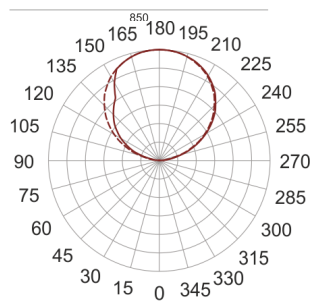

INFINITY 2 ID BIAŁY

— C0-C180 - - - C90-C270

- IP: 20

- Color temperature: 3500-4000, Cool
- Luminous flux: 2180 lm

Name	Code	Colour	Voltage supply	Luminaire wattage	Light source type	Luminous flux	
INFINITY 2 ID BIAŁY	INFIT 2ID	white	230V	13,8W	LED	2180 lm	4000K