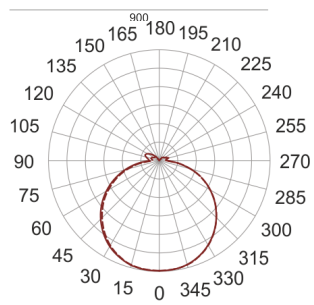

# INFINITY 3 D BIAŁY

— C0-C180    ..... C90-C270

- IP: 20

- Color temperature: 3500-4000, Cool
- Luminous flux: 2550 lm

Name	Code	Colour	Voltage supply	Luminaire wattage	Light source type	Luminous flux	
<a href="#">INFINITY 3 D BIAŁY</a>	INFIT 3D	white	230V	20,7W	LED	2550 lm	4000K