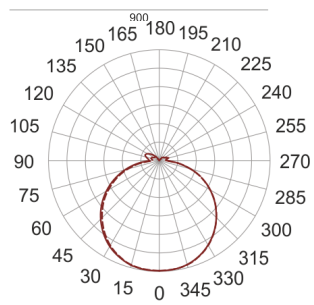

INFINITY 3 D BIAŁY

— C0-C180 C90-C270

- IP: 20

- Color temperature: 3500-4000, Cool
- Luminous flux: 2550 lm

| Name | Code | Colour | Voltage supply | Luminaire wattage | Light source type | Luminous flux | |
|------------------------------------|----------|--------|----------------|-------------------|-------------------|---------------|-------|
| INFINITY 3 D BIAŁY | INFIT 3D | white | 230V | 20,7W | LED | 2550 lm | 4000K |