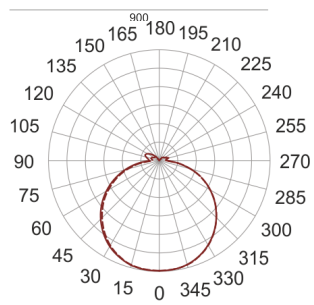

# INFINITY 3 D BIAŁY

- IP: 20

- Color temperature: 3500-4000, Cool
- Luminous flux: 2550 lm

Name	Code	Colour	Voltage supply	Luminaire wattage	Light source type	Luminous flux	
<a href="#">INFINITY 3 D BIAŁY</a>	INFIT 3D	white	230V	20,7W	LED	2550 lm	4000K