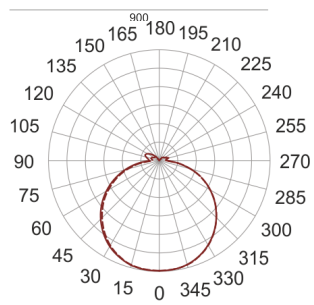

# INFINITY 3 D BIAŁY

— C0-C180      ····· C90-C270

- IP: 20

- Color temperature: 3500-4000, Cool
- Luminous flux: 2550 lm

Name	Code	Colour	Voltage supply	Luminaire wattage	Light source type	Luminous flux	
<a href="#">INFINITY 3 D BIAŁY</a>	INFIT 3D	white	230V	20,7W	LED	2550 lm	4000K