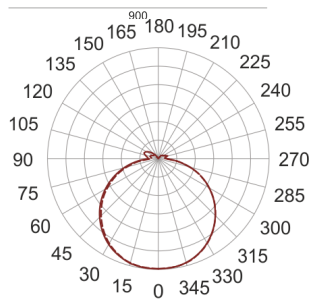

# INFINITY 3 D BIAŁY

— C0-C180    ..... C90-C270

- IP: 20

- Color temperature: 3500-4000, Cool
- Luminous flux: 2550 lm

Name	Code	Colour	Voltage supply	Luminaire wattage	Light source type	Luminous flux	
<a href="#">INFINITY 3 D BIAŁY</a>	INFIT 3D	white	230V	20,7W	LED	2550 lm	4000K