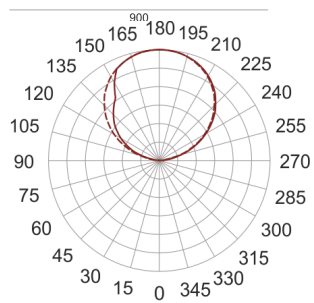

INFINITY 3 ID BIAŁY

— C0-C180 C90-C270

- IP: 20

- Color temperature: 3500-4000, Cool
- Luminous flux: 3270 lm

Name	Code	Colour	Voltage supply	Luminaire wattage	Light source type	Luminous flux	
INFINITY 3 ID. BIAŁY	INFIT 3ID	white	230V	20,7W	LED	3270 lm	4000K