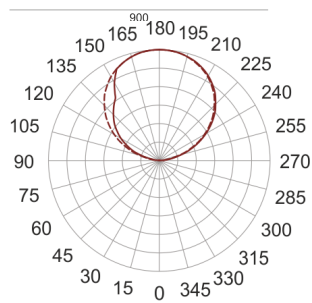

INFINITY 3 ID BIAŁY

— C0-C180 C90-C270

- IP: 20

- Color temperature: 3500-4000, Cool
- Luminous flux: 3270 lm

Name	Code	Colour	Voltage supply	Luminaire wattage	Light source type	Luminous flux	
INFINITY 3 ID BIAŁY	INFIT 3ID	white	230V	20,7W	LED	3270 lm	4000K