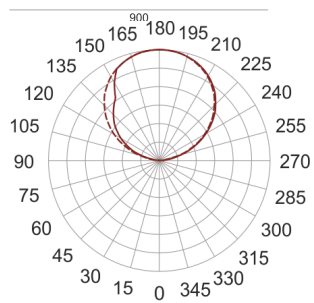

# INFINITY 3 ID BIAŁY

— C0-C180    ..... C90-C270

- IP: 20

- Color temperature: 3500-4000, Cool
- Luminous flux: 3270 lm

Name	Code	Colour	Voltage supply	Luminaire wattage	Light source type	Luminous flux	
<a href="#">INFINITY 3 ID BIAŁY</a>	INFIT 3ID	white	230V	20,7W	LED	3270 lm	4000K