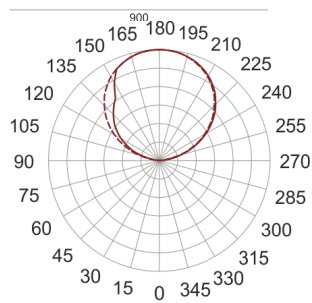

# INFINITY 3 ID BIAŁY

— C0-C180    ..... C90-C270

- IP: 20

- Color temperature: 3500-4000, Cool
- Luminous flux: 3270 lm

Name	Code	Colour	Voltage supply	Luminaire wattage	Light source type	Luminous flux	
<a href="#">INFINITY 3 ID. BIAŁY</a>	INFIT 3ID	white	230V	20,7W	LED	3270 lm	4000K