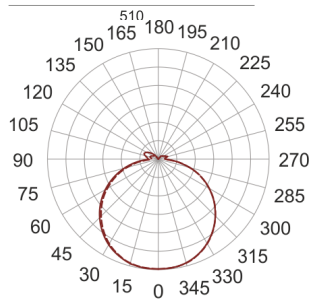

# INFINITY 4 D BIAŁY

— C0-C180    - - - - C90-C270

- IP: 20
- Color temperature: 3500-4000, Cool
- Luminous flux: 3400 lm

Name	Code	Colour	Voltage supply	Luminaire wattage	Light source type	Luminous flux	
<a href="#">INFINITY 4 D BIAŁY</a>	INFIT 4D	white	230V	27,6W	LED	3400 lm	4000K