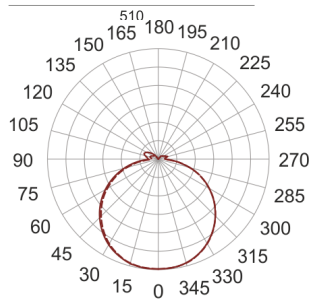

INFINITY 4 D BIAŁY

— C0-C180 ····· C90-C270

- IP: 20
- Color temperature: 3500-4000, Cool
- Luminous flux: 3400 lm

Name	Code	Colour	Voltage supply	Luminaire wattage	Light source type	Luminous flux	
INFINITY 4 D BIAŁY	INFIT 4D	white	230V	27,6W	LED	3400 lm	4000K