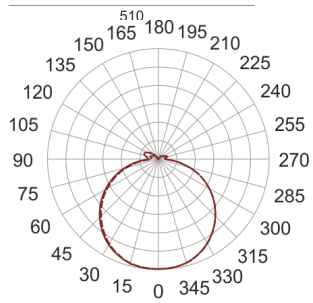

# INFINITY 4 D BIAŁY

— C0-C180    - - - - C90-C270

- IP: 20
- Color temperature: 3500-4000, Cool
- Luminous flux: 3400 lm

Name	Code	Colour	Voltage supply	Luminaire wattage	Light source type	Luminous flux	
<a href="#">INFINITY 4 D BIAŁY</a>	INFIT 4D	white	230V	27,6W	LED	3400 lm	4000K