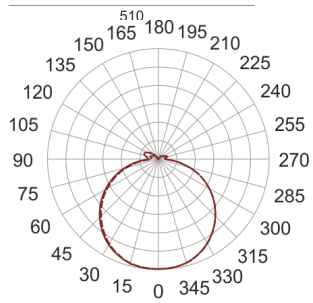

INFINITY 4 D BIAŁY

— C0-C180 C90-C270

- IP: 20
- Color temperature: 3500-4000, Cool
- Luminous flux: 3400 lm

| Name | Code | Colour | Voltage supply | Luminaire wattage | Light source type | Luminous flux | |
|------------------------------------|----------|--------|----------------|-------------------|-------------------|---------------|-------|
| INFINITY 4 D BIAŁY | INFIT 4D | white | 230V | 27,6W | LED | 3400 lm | 4000K |