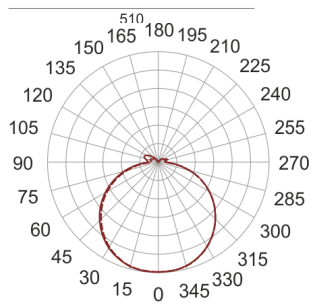

INFINITY 4 D BIAŁY

— C0-C180 - - - - C90-C270

- IP: 20
- Color temperature: 3500-4000, Cool
- Luminous flux: 3400 lm

Name	Code	Colour	Voltage supply	Luminaire wattage	Light source type	Luminous flux	
INFINITY 4 D BIAŁY	INFIT 4D	white	230V	27,6W	LED	3400 lm	4000K