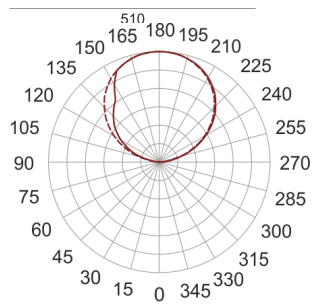

# INFINITY 4 ID BIAŁY

— C0-C180    ····· C90-C270

- IP: 20
- Color temperature: 3500-4000, Cool
- Luminous flux: 4360 lm

Name	Code	Colour	Voltage supply	Luminaire wattage	Light source type	Luminous flux	
<a href="#">INFINITY 4 ID BIAŁY</a>	INFIT 4ID	white	230V	27,6W	LED	4360 lm	4000K