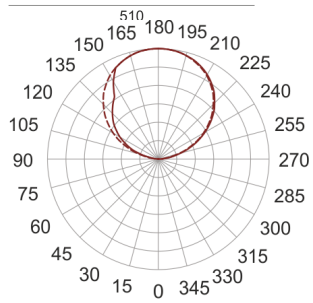

INFINITY 4 ID BIAŁY

— C0-C180 C90-C270

- IP: 20
- Color temperature: 3500-4000, Cool
- Luminous flux: 4360 lm

Name	Code	Colour	Voltage supply	Luminaire wattage	Light source type	Luminous flux	
INFINITY 4 ID BIAŁY	INFIT 4ID	white	230V	27,6W	LED	4360 lm	4000K