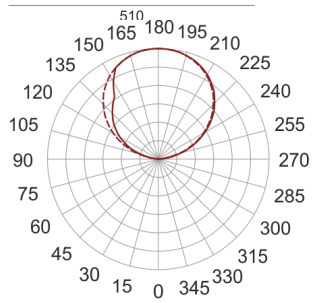

INFINITY 4 ID BIAŁY

— C0-C180 ····· C90-C270

- IP: 20
- Color temperature: 3500-4000, Cool
- Luminous flux: 4360 lm

Name	Code	Colour	Voltage supply	Luminaire wattage	Light source type	Luminous flux	
INFINITY 4 ID BIAŁY	INFIT 4ID	white	230V	27,6W	LED	4360 lm	4000K