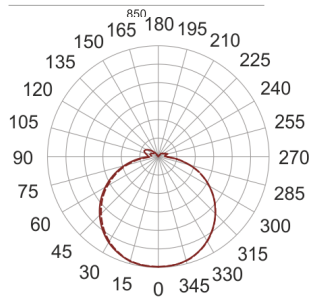

INFINITY 5 D BIAŁY

— C0-C180 C90-C270

- IP: 20
- Color temperature: 3500-4000, Cool
- Luminous flux: 3400 lm

Name	Code	Colour	Voltage supply	Luminaire wattage	Light source type	Luminous flux	
INFINITY 5 D BIAŁY	INFIT 5D	white	230V	27,6W	LED	3400 lm	4000K