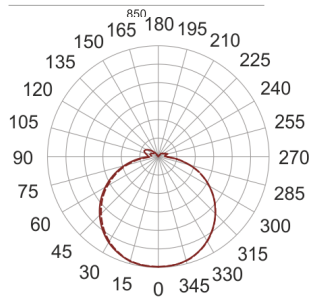

INFINITY 5 D BIAŁY

— C0-C180 - - - - - C90-C270

- IP: 20
- Color temperature: 3500-4000, Cool
- Luminous flux: 3400 lm

Name	Code	Colour	Voltage supply	Luminaire wattage	Light source type	Luminous flux	
INFINITY 5 D BIAŁY	INFIT 5D	white	230V	27,6W	LED	3400 lm	4000K