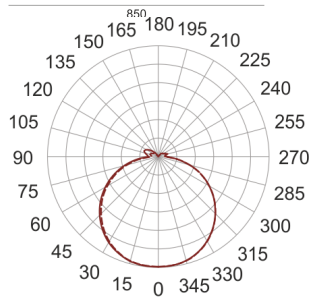

INFINITY 5 D BIAŁY

— C0-C180 - - - - C90-C270

- IP: 20
- Color temperature: 3500-4000, Cool
- Luminous flux: 3400 lm

Name	Code	Colour	Voltage supply	Luminaire wattage	Light source type	Luminous flux	
INFINITY 5 D BIAŁY	INFIT 5D	white	230V	27,6W	LED	3400 lm	4000K