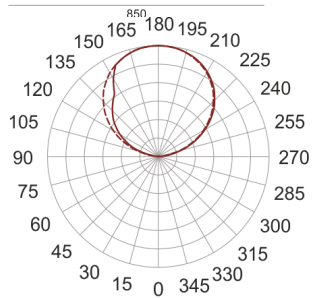

# INFINITY 5 ID BIAŁY

— C0-C180      ..... C90-C270

- IP: 20
- Color temperature: 3500-4000, Cool
- Luminous flux: 4360 lm

Name	Code	Colour	Voltage supply	Luminaire wattage	Light source type	Luminous flux	
<a href="#">INFINITY 5 ID BIAŁY</a>	INFIT 5ID	white	230V	27,6W	LED	4360 lm	4000K