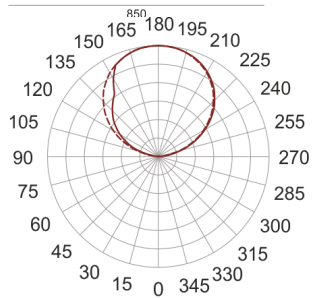

INFINITY 5 ID BIAŁY

— C0-C180 - - - - C90-C270

- IP: 20
- Color temperature: 3500-4000, Cool
- Luminous flux: 4360 lm

Name	Code	Colour	Voltage supply	Luminaire wattage	Light source type	Luminous flux	
INFINITY 5 ID BIAŁY	INFIT 5ID	white	230V	27,6W	LED	4360 lm	4000K