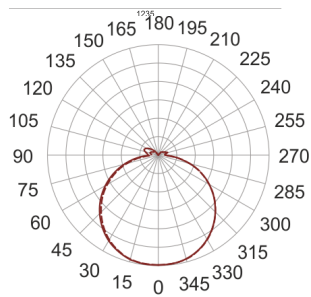

INFINITY 6 D BIAŁY

— C0-C180 - - - - C90-C270

- IP: 20
- Color temperature: 3500-4000, Cool
- Luminous flux: 5100 lm

| Name | Code | Colour | Voltage supply | Luminaire wattage | Light source type | Luminous flux | |
|------------------------------------|----------|--------|----------------|-------------------|-------------------|---------------|-------|
| INFINITY 6 D BIAŁY | INFIT 6D | white | 230V | 41,4W | LED | 5100 lm | 4000K |