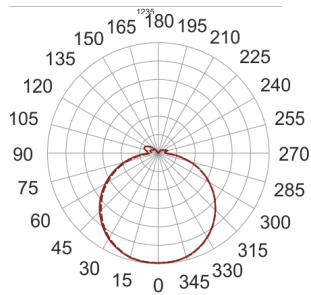

INFINITY 6 D BIAŁY

— C0-C180 - - - - C90-C270

- IP: 20
- Color temperature: 3500-4000, Cool
- Luminous flux: 5100 lm

Name	Code	Colour	Voltage supply	Luminaire wattage	Light source type	Luminous flux	
INFINITY 6 D BIAŁY	INFIT 6D	white	230V	41,4W	LED	5100 lm	4000K