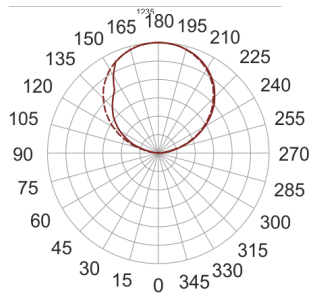

INFINITY 6 ID BIAŁY

— C0-C180 ····· C90-C270

- IP: 20
- Color temperature: 3500-4000, Cool
- Luminous flux: 6540 lm

| Name | Code | Colour | Voltage supply | Luminaire wattage | Light source type | Luminous flux | |
|-------------------------------------|-----------|--------|----------------|-------------------|-------------------|---------------|-------|
| INFINITY 6 ID BIAŁY | INFIT 6ID | white | 230V | 41,4W | LED | 6540 lm | 4000K |