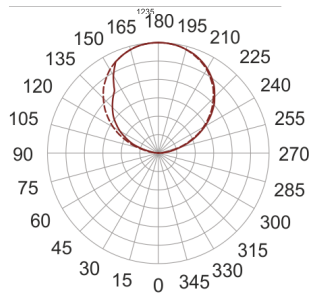

INFINITY 6 ID BIAŁY

32

685

— C0-C180 - - - C90-C270

- IP: 20
- Color temperature: 3500-4000, Cool
- Luminous flux: 6540 lm

Name	Code	Colour	Voltage supply	Luminaire wattage	Light source type	Luminous flux	
INFINITY 6 ID BIAŁY	INFIT 6ID	white	230V	41,4W	LED	6540 lm	4000K