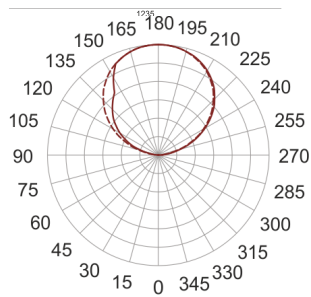

# INFINITY 6 ID BIAŁY

— C0-C180    ····· C90-C270

- IP: 20
- Color temperature: 3500-4000, Cool
- Luminous flux: 6540 lm

Name	Code	Colour	Voltage supply	Luminaire wattage	Light source type	Luminous flux	
<a href="#">INFINITY 6 ID BIAŁY</a>	INFIT 6ID	white	230V	41,4W	LED	6540 lm	4000K