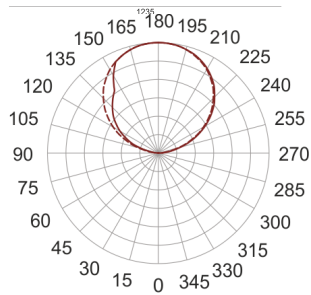

INFINITY 6 ID BIAŁY

— C0-C180 ····· C90-C270

- IP: 20
- Color temperature: 3500-4000, Cool
- Luminous flux: 6540 lm

Name	Code	Colour	Voltage supply	Luminaire wattage	Light source type	Luminous flux	
INFINITY 6 ID BIAŁY	INFIT 6ID	white	230V	41,4W	LED	6540 lm	4000K