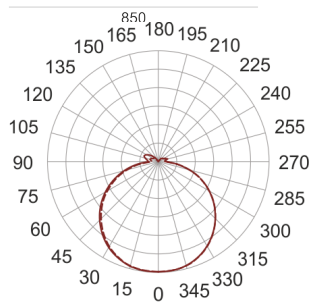

# INFINITY 7 D BIAŁY

— C0-C180    - - - - C90-C270

- IP: 20
- Color temperature: 3500-4000, Cool
- Luminous flux: 4250 lm

Name	Code	Colour	Voltage supply	Luminaire wattage	Light source type	Luminous flux	
<a href="#">INFINITY 7 D BIAŁY</a>	INFIT 7D	white	230V	34,5W	LED	4250 lm	4000K