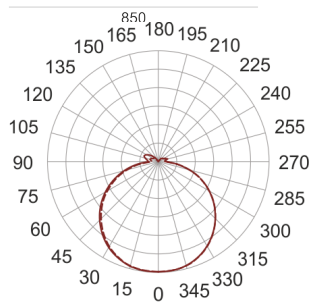

INFINITY 7 D BIAŁY

— C0-C180 - - - - C90-C270

- IP: 20
- Color temperature: 3500-4000, Cool
- Luminous flux: 4250 lm

Name	Code	Colour	Voltage supply	Luminaire wattage	Light source type	Luminous flux	
INFINITY 7 D BIAŁY	INFIT 7D	white	230V	34,5W	LED	4250 lm	4000K