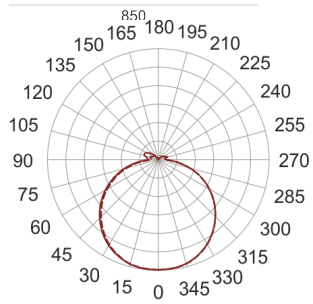

# INFINITY 7 D BIAŁY

— C0-C180    - - - - C90-C270

- IP: 20
- Color temperature: 3500-4000, Cool
- Luminous flux: 4250 lm

Name	Code	Colour	Voltage supply	Luminaire wattage	Light source type	Luminous flux	
<a href="#">INFINITY 7 D BIAŁY</a>	INFIT 7D	white	230V	34,5W	LED	4250 lm	4000K