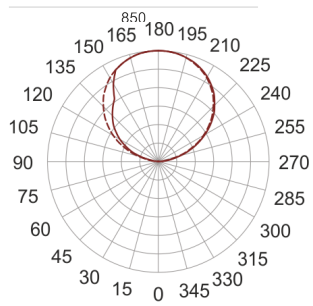

# INFINITY 7 ID BIAŁY

— C0-C180    ..... C90-C270

- IP: 20
- Color temperature: 3500-4000, Cool
- Luminous flux: 5450 lm

Name	Code	Colour	Voltage supply	Luminaire wattage	Light source type	Luminous flux	
<a href="#">INFINITY 7 ID BIAŁY</a>	INFIT 7ID	white	230V	34,5W	LED	5450 lm	4000K