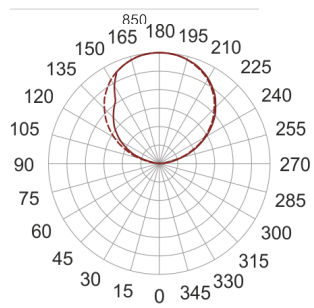

INFINITY 7 ID BIAŁY

— C0-C180 C90-C270

- IP: 20
- Color temperature: 3500-4000, Cool
- Luminous flux: 5450 lm

Name	Code	Colour	Voltage supply	Luminaire wattage	Light source type	Luminous flux	
INFINITY 7 ID BIAŁY	INFIT 7ID	white	230V	34,5W	LED	5450 lm	4000K