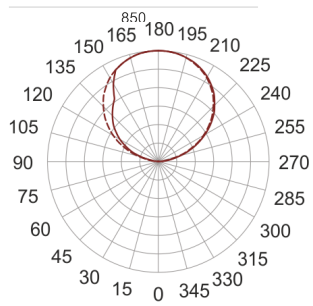

INFINITY 7 ID BIAŁY

— C0-C180 C90-C270

- IP: 20
- Color temperature: 3500-4000, Cool
- Luminous flux: 5450 lm

Name	Code	Colour	Voltage supply	Luminaire wattage	Light source type	Luminous flux	
INFINITY 7 ID BIAŁY	INFIT 7ID	white	230V	34,5W	LED	5450 lm	4000K