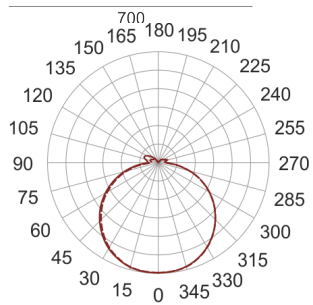

# INFINITY 8 D BIAŁY

— C0-C180    - - - - C90-C270

- IP: 20
- Color temperature: 3500-4000, Cool
- Luminous flux: 3400 lm

Name	Code	Colour	Voltage supply	Luminaire wattage	Light source type	Luminous flux	
<a href="#">INFINITY 8 D BIAŁY</a>	INFIT 8D	white	230V	27,6W	LED	3400 lm	4000K