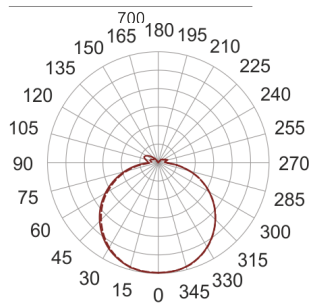

INFINITY 8 D BIAŁY

— C0-C180 C90-C270

- IP: 20
- Color temperature: 3500-4000, Cool
- Luminous flux: 3400 lm

Name	Code	Colour	Voltage supply	Luminaire wattage	Light source type	Luminous flux	
INFINITY 8 D BIAŁY	INFIT 8D	white	230V	27,6W	LED	3400 lm	4000K