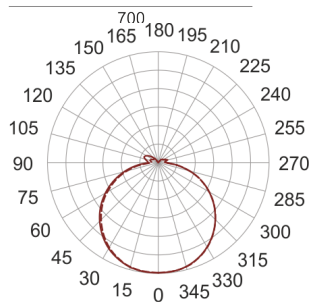

# INFINITY 8 D BIAŁY

— C0-C180    ..... C90-C270

- IP: 20
- Color temperature: 3500-4000, Cool
- Luminous flux: 3400 lm

Name	Code	Colour	Voltage supply	Luminaire wattage	Light source type	Luminous flux	
<a href="#">INFINITY 8 D BIAŁY</a>	INFIT 8D	white	230V	27,6W	LED	3400 lm	4000K