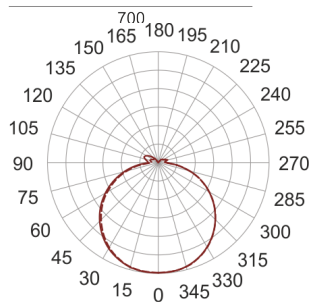

INFINITY 8 D BIAŁY

— C0-C180 C90-C270

- IP: 20
- Color temperature: 3500-4000, Cool
- Luminous flux: 3400 lm

Name	Code	Colour	Voltage supply	Luminaire wattage	Light source type	Luminous flux	
INFINITY 8 D BIAŁY	INFIT 8D	white	230V	27,6W	LED	3400 lm	4000K