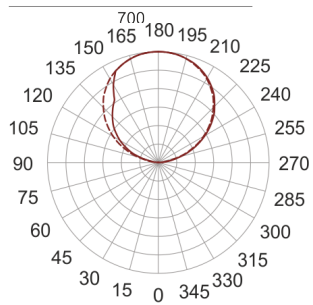

INFINITY 8 ID BIAŁY

— C0-C180 C90-C270

- IP: 20
- Color temperature: 3500-4000, Cool
- Luminous flux: 4360 lm

Name	Code	Colour	Voltage supply	Luminaire wattage	Light source type	Luminous flux	
INFINITY 8 ID BIAŁY	INFIT 8ID	white	230V	27,6W	LED	4360 lm	4000K