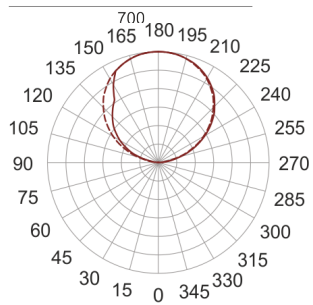

INFINITY 8 ID BIAŁY

— C0-C180 - - - - C90-C270

- IP: 20
- Color temperature: 3500-4000, Cool
- Luminous flux: 4360 lm

Name	Code	Colour	Voltage supply	Luminaire wattage	Light source type	Luminous flux	
INFINITY 8 ID BIAŁY	INFIT 8ID	white	230V	27,6W	LED	4360 lm	4000K