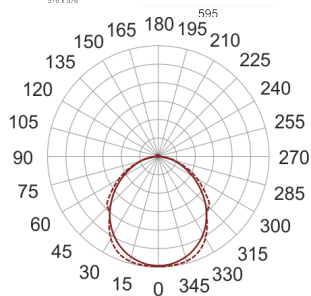

INGO LED 42/3.0K BIAŁY

— C0-C180 - - - - - C90-C270

- IP: 20
- Color temperature: 2700-3500
- Luminous flux: 4274,956403 lm

Name	Code	Colour	Voltage supply	Luminaire wattage	Light source type	Luminous flux	
INGO LED 42/3.0K BIAŁY		white	230V	58	LED	4274,956403 lm	3000K