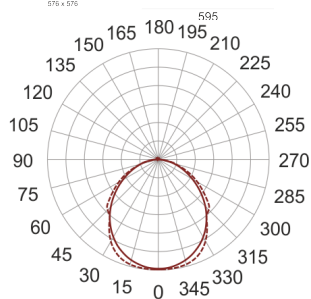

# INGO LED 48/3.0K BIAŁY

— C0-C180      - - - - C90-C270

- IP: 20
- Color temperature: 2700-3500
- Luminous flux: 4715,467133 lm

Name	Code	Colour	Voltage supply	Luminaire wattage	Light source type	Luminous flux	
<a href="#">INGO LED 48/3.0K BIAŁY</a>		white	230V	64	LED	4715,467133 lm	3000K