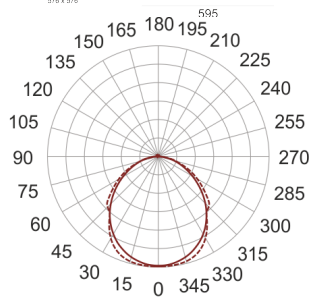

INGO LED 48/3.0K BIAŁY

STAL

— C0-C180 - - - - - C90-C270

- IP: 20
- Color temperature: 2700-3500
- Luminous flux: 4715,467133 lm

Name	Code	Colour	Voltage supply	Luminaire wattage	Light source type	Luminous flux	
INGO LED 48/3.0K BIAŁY		white	230V	64	LED	4715,467133 lm	3000K