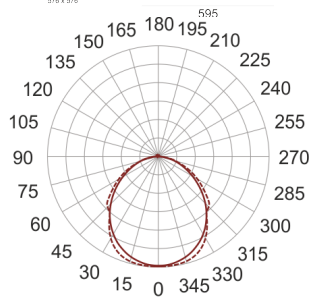

INGO LED 52/3.0K BIAŁY

STAL

— C0-C180 - - - - C90-C270

- IP: 20
- Color temperature: 2700-3500
- Luminous flux: 5147,968577 lm

Name	Code	Colour	Voltage supply	Luminaire wattage	Light source type	Luminous flux	
INGO LED 52/3.0K BIAŁY		white	230V	71,5	LED	5147,968577 lm	3000K