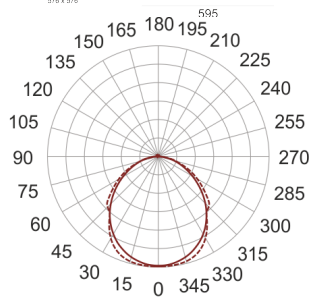

INGO LED 52/3.0K BIAŁY

STAL

— C0-C180 - - - - - C90-C270

- IP: 20
- Color temperature: 2700-3500
- Luminous flux: 5147,968577 lm

Name	Code	Colour	Voltage supply	Luminaire wattage	Light source type	Luminous flux	
INGO LED 52/3.0K BIAŁY		white	230V	71,5	LED	5147,968577 lm	3000K