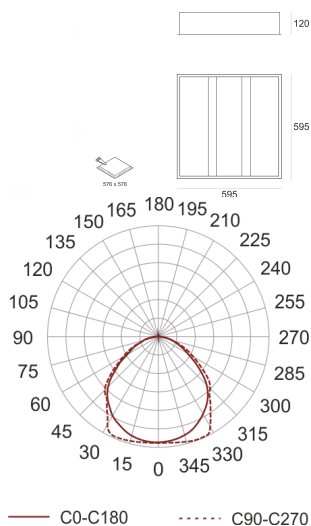

# INGO P42 224 BIAŁY

- IP: 20
- Color temperature:
- Luminous flux: lm

Name	Code	Colour	Voltage supply	Luminaire wattage	Light source type	Handle
<a href="#">INGO P42 224 BIAŁY</a>		white	230V	2x24W	T5	G5