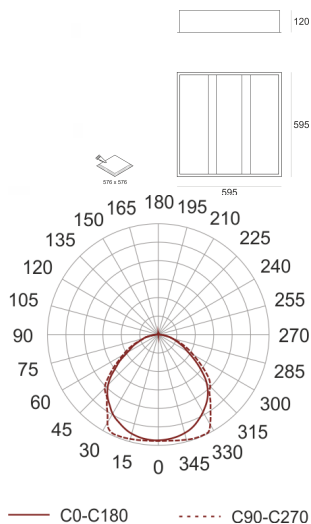

# INGO P42 224 BIAŁY

- IP: 20
- Color temperature:
- Luminous flux: lm

Name	Code	Colour	Voltage supply	Luminaire wattage	Light source type	Handle
<a href="#">INGO P42 224 BIAŁY</a>		white	230V	2x24W	T5	G5