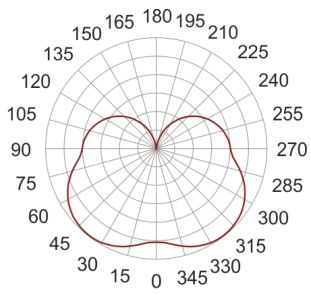

IZAR LED 10W BIAŁY

— C0-C180 ····· C90-C270

- IP: 20
- Color temperature: 2700-3500
- Luminous flux: 1050 lm

Name	Code	Colour	Voltage supply	Luminaire wattage	Light source type	Luminous flux	
IZAR LED 10W BIAŁY	ZL1ICL112501	white	230V	10,3W	LED	1050 lm	3000K