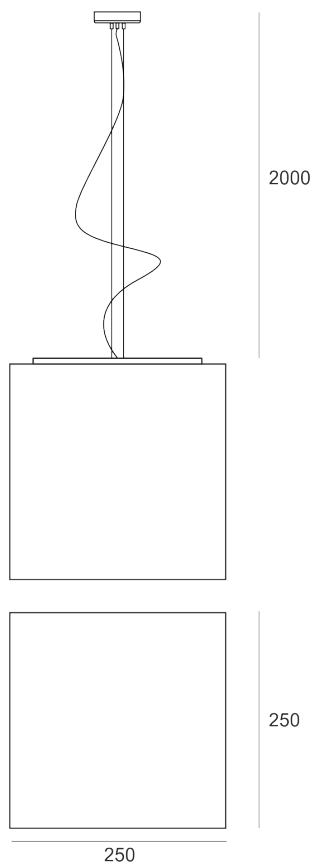

# IZAR LED 10W BIAŁY

— C0-C180      ····· C90-C270

- IP: 20
- Color temperature: 2700-3500
- Luminous flux: 1050 lm

Name	Code	Colour	Voltage supply	Luminaire wattage	Light source type	Luminous flux	
<a href="#">IZAR LED 10W BIAŁY</a>	ZL1ICL112501	white	230V	10,3W	LED	1050 lm	3000K