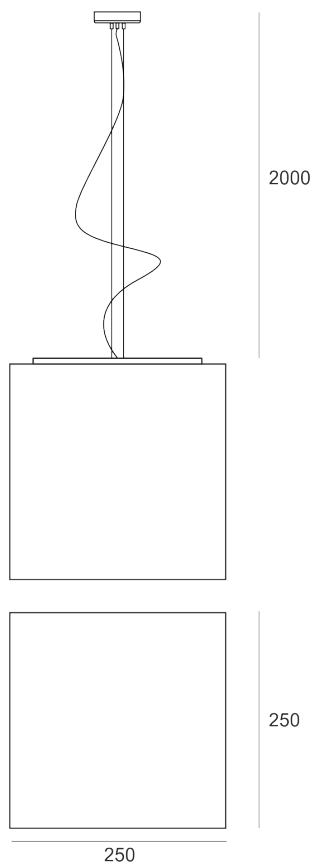

IZAR LED 10W BIAŁY

— C0-C180 ····· C90-C270

- IP: 20
- Color temperature: 2700-3500
- Luminous flux: 1050 lm

Name	Code	Colour	Voltage supply	Luminaire wattage	Light source type	Luminous flux	
IZAR LED 10W BIAŁY	ZL1ICL112501	white	230V	10,3W	LED	1050 lm	3000K