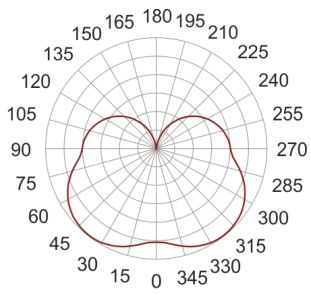

# IZAR LED 10W BIAŁY

— C0-C180      ····· C90-C270

- IP: 20
- Color temperature: 2700-3500
- Luminous flux: 1050 lm

Name	Code	Colour	Voltage supply	Luminaire wattage	Light source type	Luminous flux	
<a href="#">IZAR LED 10W BIAŁY</a>	ZL1ICL112501	white	230V	10,3W	LED	1050 lm	3000K