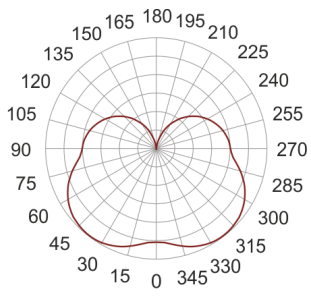

IZAR LED 11W BIAŁY

— C0-C180 ····· C90-C270

- IP: 20
- Color temperature: 2700-3500
- Luminous flux: 1350 lm

Name	Code	Colour	Voltage supply	Luminaire wattage	Light source type	Luminous flux	
IZAR LED 11W BIAŁY	ZL1ICL113301	white	230V	11,3W	LED	1350 lm	3000K