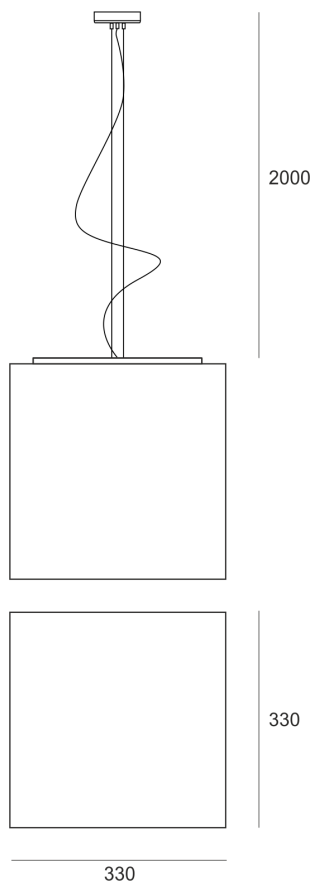

IZAR LED 11W BIAŁY

— C0-C180 ····· C90-C270

- IP: 20
- Color temperature: 2700-3500
- Luminous flux: 1350 lm

Name	Code	Colour	Voltage supply	Luminaire wattage	Light source type	Luminous flux	
IZAR LED 11W BIAŁY	ZL1ICL113301	white	230V	11,3W	LED	1350 lm	3000K