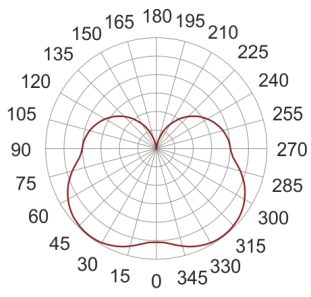

# IZAR LED 11W BIAŁY

— C0-C180      ····· C90-C270

- IP: 20
- Color temperature: 2700-3500
- Luminous flux: 1350 lm

Name	Code	Colour	Voltage supply	Luminaire wattage	Light source type	Luminous flux	
<a href="#">IZAR LED 11W BIAŁY</a>	ZL1ICL113301	white	230V	11,3W	LED	1350 lm	3000K