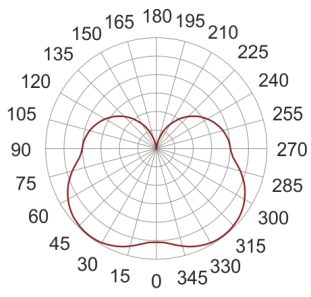

IZAR LED 8W BIAŁY

— C0-C180 ····· C90-C270

- IP: 20
- Color temperature: 2700-3500
- Luminous flux: 850 lm

Name	Code	Colour	Voltage supply	Luminaire wattage	Light source type	Luminous flux	
IZAR LED 8W BIAŁY	ZL1ICL111501	white	230V	9,2W	LED	850 lm	3000K