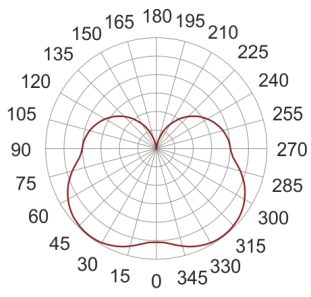

# IZAR LED 8W BIAŁY

— C0-C180      ····· C90-C270

- IP: 20
- Color temperature: 2700-3500
- Luminous flux: 850 lm

Name	Code	Colour	Voltage supply	Luminaire wattage	Light source type	Luminous flux	
<a href="#">IZAR LED 8W BIAŁY</a>	ZL1ICL111501	white	230V	9,2W	LED	850 lm	3000K