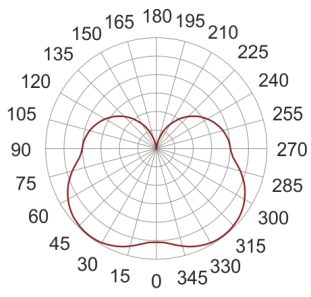

# IZAR LED 8W BIAŁY

— C0-C180    ..... C90-C270

- IP: 20
- Color temperature: 2700-3500
- Luminous flux: 850 lm

Name	Code	Colour	Voltage supply	Luminaire wattage	Light source type	Luminous flux	
<a href="#">IZAR LED 8W BIAŁY</a>	ZL1ICL111501	white	230V	9,2W	LED	850 lm	3000K