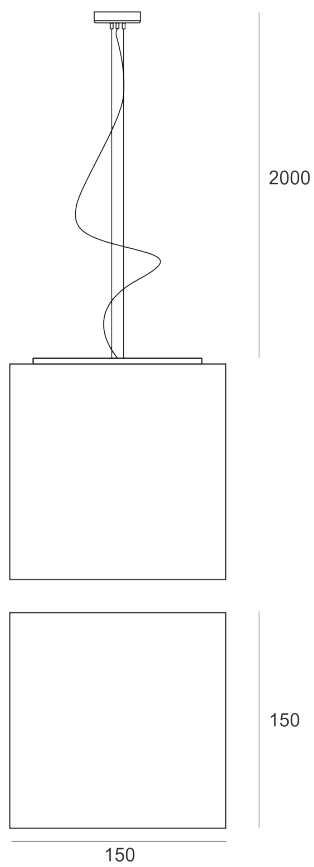

IZAR LED 8W BIAŁY

— C0-C180 C90-C270

- IP: 20
- Color temperature: 2700-3500
- Luminous flux: 850 lm

Name	Code	Colour	Voltage supply	Luminaire wattage	Light source type	Luminous flux	
IZAR LED 8W BIAŁY	ZL1ICL111501	white	230V	9,2W	LED	850 lm	3000K