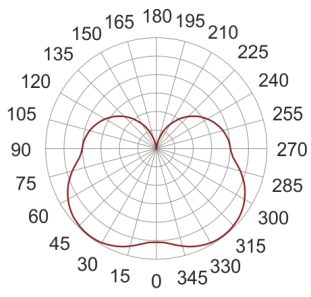

IZAR LED 8W BIAŁY

— C0-C180 C90-C270

- IP: 20
- Color temperature: 2700-3500
- Luminous flux: 850 lm

Name	Code	Colour	Voltage supply	Luminaire wattage	Light source type	Luminous flux	
IZAR LED 8W BIAŁY	ZL1ICL111501	white	230V	9,2W	LED	850 lm	3000K