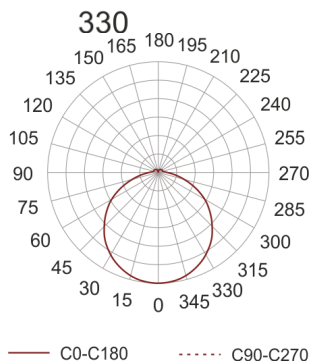

IZAR B LED 330 3.0K BIAŁY

- IP: 20
- Color temperature: 2700-3500
- Luminous flux: 1430 lm

Name	Code	Colour	Voltage supply	Luminaire wattage	Light source type	Luminous flux	
IZAR B LED 330 3.0K BIAŁY	IBL113301	white	230V	11,3W	LED	1430 lm	3000K