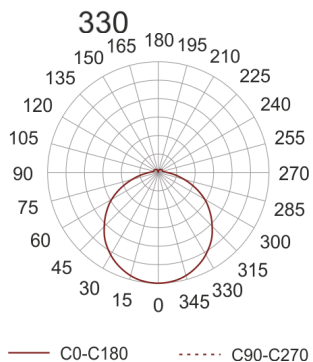

# IZAR B LED 330 3.0K BIAŁY

- IP: 20
- Color temperature: 2700-3500
- Luminous flux: 1430 lm

Name	Code	Colour	Voltage supply	Luminaire wattage	Light source type	Luminous flux	
<a href="#">IZAR B LED 330 3.0K BIAŁY</a>	IBL113301	white	230V	11,3W	LED	1430 lm	3000K