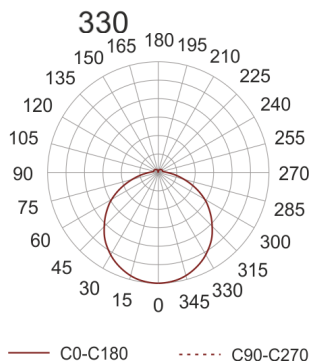

IZAR B LED 330 4.0K BIAŁY

- IP: 20
- Color temperature: 3500-4000, Cool
- Luminous flux: 1480 lm

Name	Code	Colour	Voltage supply	Luminaire wattage	Light source type	Luminous flux	
IZAR B LED 330 4.0K BIAŁY	IBL123301	white	230V	11,3W	LED	1480 lm	4000K