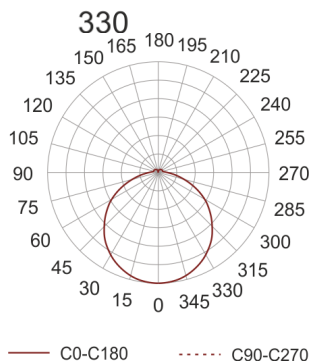

IZAR B LED 330 4.0K BIAŁY

- IP: 20
- Color temperature: 3500-4000, Cool
- Luminous flux: 1480 lm

Name	Code	Colour	Voltage supply	Luminaire wattage	Light source type	Luminous flux	
IZAR B LED 330 4.0K BIAŁY	IBL123301	white	230V	11,3W	LED	1480 lm	4000K