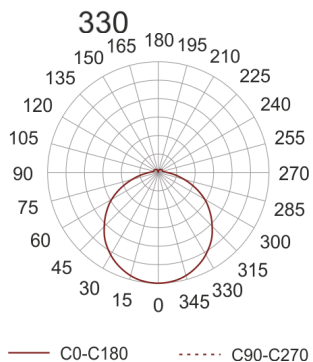

# IZAR B LED 330 4.0K BIAŁY

- IP: 20
- Color temperature: 3500-4000, Cool
- Luminous flux: 1480 lm

Name	Code	Colour	Voltage supply	Luminaire wattage	Light source type	Luminous flux	
<a href="#">IZAR B LED 330 4.0K BIAŁY</a>	IBL123301	white	230V	11,3W	LED	1480 lm	4000K