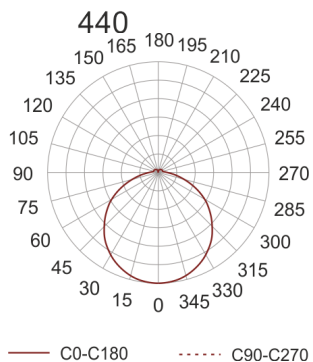

IZAR B LED 440 3.0K BIAŁY

- IP: 20
- Color temperature: 2700-3500
- Luminous flux: 2750 lm

Name	Code	Colour	Voltage supply	Luminaire wattage	Light source type	Luminous flux	
IZAR B LED 440 3.0K BIAŁY	IBL114401	white	230V	26W	LED	2750 lm	3000K