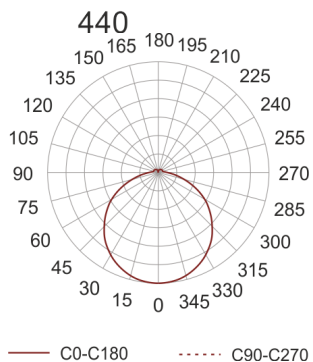

# IZAR B LED 440 3.0K BIAŁY

- IP: 20
- Color temperature: 2700-3500
- Luminous flux: 2750 lm

Name	Code	Colour	Voltage supply	Luminaire wattage	Light source type	Luminous flux	
<a href="#">IZAR B LED 440 3.0K BIAŁY</a>	IBL114401	white	230V	26W	LED	2750 lm	3000K