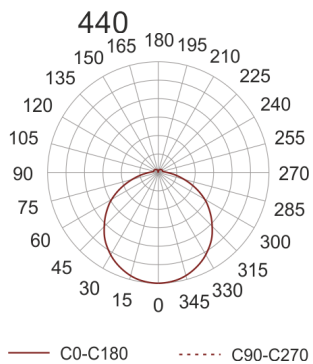

IZAR B LED 440 4.0K BIAŁY

- IP: 20
- Color temperature: 3500-4000, Cool
- Luminous flux: 2990 lm

Name	Code	Colour	Voltage supply	Luminaire wattage	Light source type	Luminous flux	
IZAR B LED 440 4.0K BIAŁY	IBL124401	white	230V	26W	LED	2990 lm	4000K