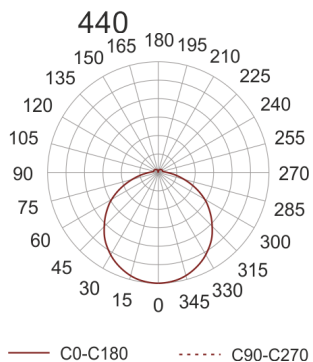

IZAR B LED 440 4.0K BIAŁY

- IP: 20
- Color temperature: 3500-4000, Cool
- Luminous flux: 2990 lm

Name	Code	Colour	Voltage supply	Luminaire wattage	Light source type	Luminous flux	
IZAR B LED 440 4.0K BIAŁY	IBL124401	white	230V	26W	LED	2990 lm	4000K