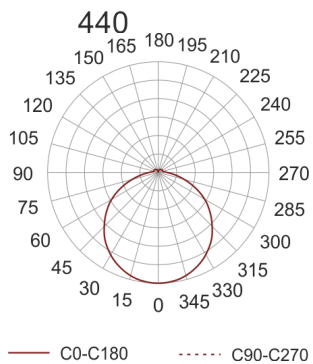

# IZAR B LED 440 4.0K BIAŁY

- IP: 20
- Color temperature: 3500-4000, Cool
- Luminous flux: 2990 lm

Name	Code	Colour	Voltage supply	Luminaire wattage	Light source type	Luminous flux	
<a href="#">IZAR B LED 440 4.0K BIAŁY</a>	IBL124401	white	230V	26W	LED	2990 lm	4000K