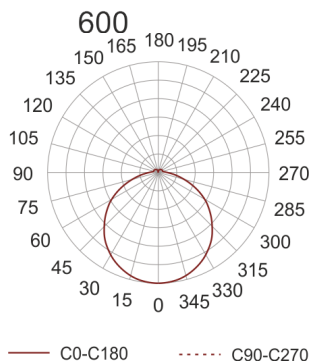

IZAR B LED 600 3.0K BIAŁY

- IP: 20
- Color temperature: 2700-3500
- Luminous flux: 5720 lm

Name	Code	Colour	Voltage supply	Luminaire wattage	Light source type	Luminous flux	
IZAR B LED 600 3.0K BIAŁY	IBL116001	white	230V	46W	LED	5720 lm	3000K