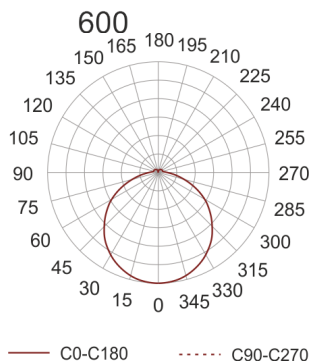

# IZAR B LED 600 3.0K BIAŁY

- IP: 20
- Color temperature: 2700-3500
- Luminous flux: 5720 lm

Name	Code	Colour	Voltage supply	Luminaire wattage	Light source type	Luminous flux	
<a href="#">IZAR B LED 600 3.0K BIAŁY</a>	IBL116001	white	230V	46W	LED	5720 lm	3000K