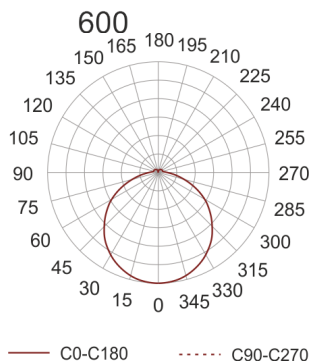

# IZAR B LED 600 4.0K BIAŁY

- IP: 20
- Color temperature: 3500-4000, Cool
- Luminous flux: 5920 lm

| Name                                      | Code      | Colour | Voltage supply | Luminaire wattage | Light source type | Luminous flux |       |
|---|-----------|--------|----------------|-------------------|-------------------|---------------|-------|
| <a href="#">IZAR B LED 600 4.0K BIAŁY</a> | IBL126001 | white  | 230V           | 46W               | LED               | 5920 lm       | 4000K |