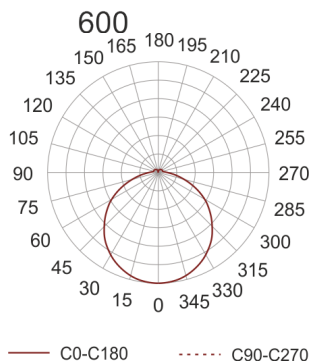

IZAR B LED 600 4.0K BIAŁY

- IP: 20
- Color temperature: 3500-4000, Cool
- Luminous flux: 5920 lm

Name	Code	Colour	Voltage supply	Luminaire wattage	Light source type	Luminous flux	
IZAR B LED 600 4.0K BIAŁY	IBL126001	white	230V	46W	LED	5920 lm	4000K