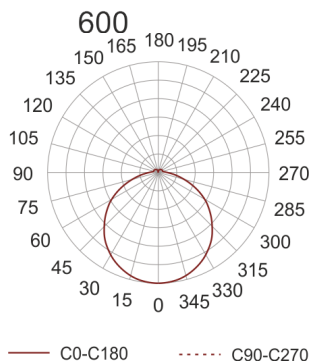

# IZAR B LED 600 4.0K BIAŁY

- IP: 20
- Color temperature: 3500-4000, Cool
- Luminous flux: 5920 lm

Name	Code	Colour	Voltage supply	Luminaire wattage	Light source type	Luminous flux	
<a href="#">IZAR B LED 600 4.0K BIAŁY</a>	IBL126001	white	230V	46W	LED	5920 lm	4000K