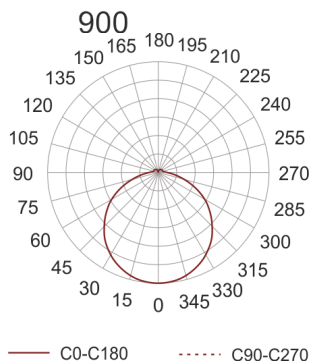

IZAR B LED 900 3.0K BIAŁY

- IP: 20
- Color temperature: 2700-3500
- Luminous flux: 12870 lm

| Name | Code | Colour | Voltage supply | Luminaire wattage | Light source type | Luminous flux | |
|---|-----------|--------|----------------|-------------------|-------------------|---------------|-------|
| IZAR B LED 900 3.0K BIAŁY | IBL119001 | white | 230V | 102W | LED | 12870 lm | 3000K |