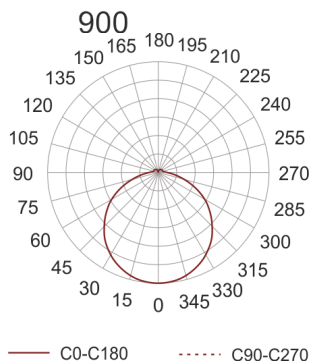

IZAR B LED 900 3.0K BIAŁY

- IP: 20
- Color temperature: 2700-3500
- Luminous flux: 12870 lm

Name	Code	Colour	Voltage supply	Luminaire wattage	Light source type	Luminous flux	
IZAR B LED 900 3.0K BIAŁY	IBL119001	white	230V	102W	LED	12870 lm	3000K