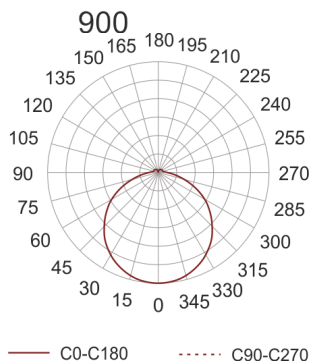

# IZAR B LED 900 4.0K BIAŁY

- IP: 20
- Color temperature: 3500-4000, Cool
- Luminous flux: 13340 lm

| Name                                      | Code      | Colour | Voltage supply | Luminaire wattage | Light source type | Luminous flux |       |
|---|-----------|--------|----------------|-------------------|-------------------|---------------|-------|
| <a href="#">IZAR B LED 900 4.0K BIAŁY</a> | IBL129001 | white  | 230V           | 102W              | LED               | 13340 lm      | 4000K |