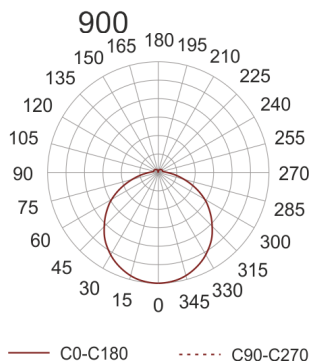

# IZAR B LED 900 4.0K BIAŁY

- IP: 20
- Color temperature: 3500-4000, Cool
- Luminous flux: 13340 lm

Name	Code	Colour	Voltage supply	Luminaire wattage	Light source type	Luminous flux	
<a href="#">IZAR B LED 900 4.0K BIAŁY</a>	IBL129001	white	230V	102W	LED	13340 lm	4000K