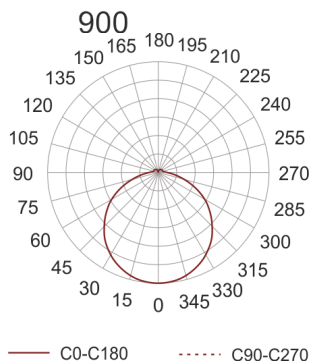

IZAR B LED 900 4.0K BIAŁY

- IP: 20
- Color temperature: 3500-4000, Cool
- Luminous flux: 13340 lm

Name	Code	Colour	Voltage supply	Luminaire wattage	Light source type	Luminous flux	
IZAR B LED 900 4.0K BIAŁY	IBL129001	white	230V	102W	LED	13340 lm	4000K