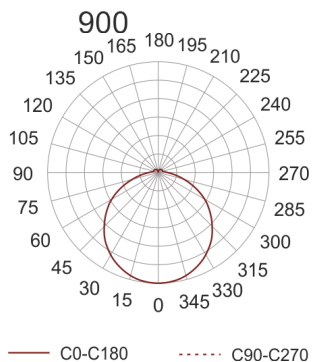

# IZAR B LED PMMA 102 3.0K BIAŁY

- IP: 20
- Color temperature: 2700-3500
- Luminous flux: 12020 lm

Name	Code	Colour	Voltage supply	Luminaire wattage	Light source type	Luminous flux	
<a href="#">IZAR B LED PMMA 102 3.0K BIAŁY</a>	IBL11901W	white	230V	102W	LED	12020 lm	3000K