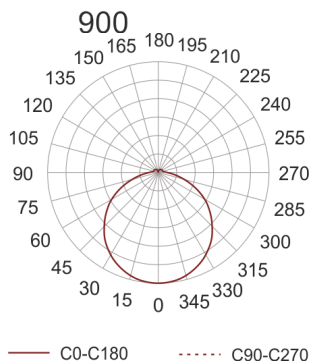

IZAR B LED PMMA 102 3.0K BIAŁY

- IP: 20
- Color temperature: 2700-3500
- Luminous flux: 12020 lm

Name	Code	Colour	Voltage supply	Luminaire wattage	Light source type	Luminous flux	
IZAR B LED PMMA 102 3.0K BIAŁY	IBL11901W	white	230V	102W	LED	12020 lm	3000K