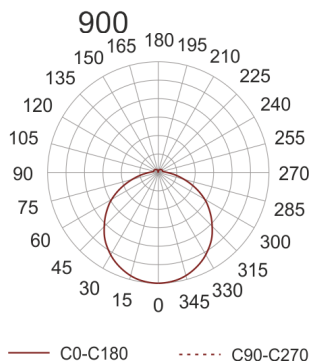

IZAR B LED PMMA 102 4.0K BIAŁY

- IP: 20
- Color temperature: 3500-4000, Cool
- Luminous flux: 12450 lm

Name	Code	Colour	Voltage supply	Luminaire wattage	Light source type	Luminous flux	
IZAR B LED PMMA 102 4.0K BIAŁY	IBL12901W	white	230V	102W	LED	12450 lm	4000K