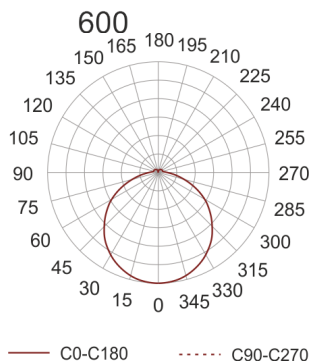

# IZAR B LED PMMA 29 3.0K BIAŁY

- IP: 20
- Color temperature: 2700-3500
- Luminous flux: 3470 lm

Name	Code	Colour	Voltage supply	Luminaire wattage	Light source type	Luminous flux	
<a href="#">IZAR B LED PMMA 29 3.0K BIAŁY</a>	IBL13601W	white	230V	29W	LED	3470 lm	3000K