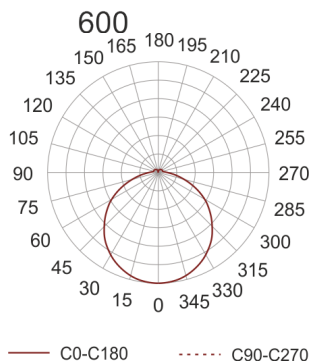

IZAR B LED PMMA 29 3.0K BIAŁY

- IP: 20
- Color temperature: 2700-3500
- Luminous flux: 3470 lm

Name	Code	Colour	Voltage supply	Luminaire wattage	Light source type	Luminous flux	
IZAR B LED PMMA 29 3.0K BIAŁY	IBL13601W	white	230V	29W	LED	3470 lm	3000K