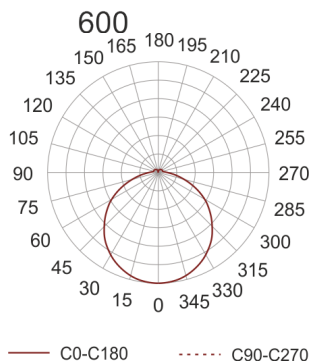

IZAR B LED PMMA 29 4.0K BIAŁY

- IP: 20
- Color temperature: 3500-4000, Cool
- Luminous flux: 3590 lm

Name	Code	Colour	Voltage supply	Luminaire wattage	Light source type	Luminous flux	
IZAR B LED PMMA 29 4.0K BIAŁY	IBL14601W	white	230V	29W	LED	3590 lm	4000K