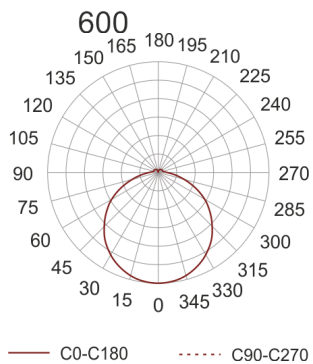

IZAR B LED PMMA 29 4.0K BIAŁY

- IP: 20
- Color temperature: 3500-4000, Cool
- Luminous flux: 3590 lm

Name	Code	Colour	Voltage supply	Luminaire wattage	Light source type	Luminous flux	
IZAR B LED PMMA 29 4.0K BIAŁY	IBL14601W	white	230V	29W	LED	3590 lm	4000K