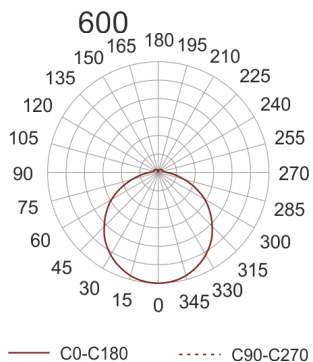

# IZAR B LED PMMA 29 4.0K BIAŁY

- IP: 20
- Color temperature: 3500-4000, Cool
- Luminous flux: 3590 lm

| Name  | Code      | Colour | Voltage supply | Luminaire wattage | Light source type | Luminous flux |       |
|---|-----------|--------|----------------|-------------------|-------------------|---------------|-------|
| <a href="#">IZAR B LED PMMA 29 4.0K BIAŁY</a> | IBL14601W | white  | 230V           | 29W               | LED               | 3590 lm       | 4000K |