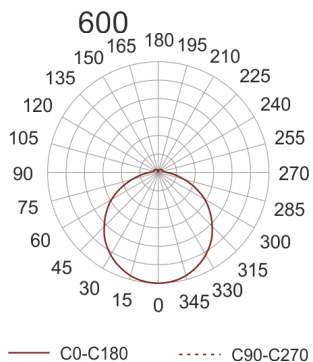

IZAR B LED PMMA 46 3.0K BIAŁY

- IP: 20
- Color temperature: 2700-3500
- Luminous flux: 5130 lm

Name	Code	Colour	Voltage supply	Luminaire wattage	Light source type	Luminous flux	
IZAR B LED PMMA 46 3.0K BIAŁY	IBL11601W	white	230V	46W	LED	5130 lm	3000K