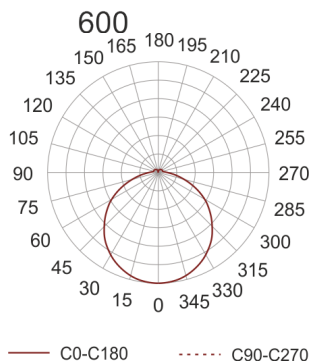

# IZAR B LED PMMA 46 4.0K BIAŁY

- IP: 20
- Color temperature: 3500-4000, Cool
- Luminous flux: 5310 lm

Name	Code	Colour	Voltage supply	Luminaire wattage	Light source type	Luminous flux	
<a href="#">IZAR B LED PMMA 46 4.0K BIAŁY</a>	IBL12601W	white	230V	46W	LED	5310 lm	4000K