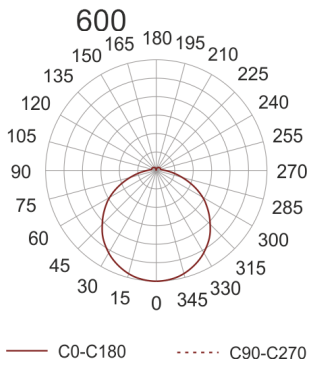

IZAR B LED PMMA 46 4.0K BIAŁY

- IP: 20
- Color temperature: 3500-4000, Cool
- Luminous flux: 5310 lm

Name	Code	Colour	Voltage supply	Luminaire wattage	Light source type	Luminous flux	
IZAR B LED PMMA 46 4.0K BIAŁY	IBL12601W	white	230V	46W	LED	5310 lm	4000K